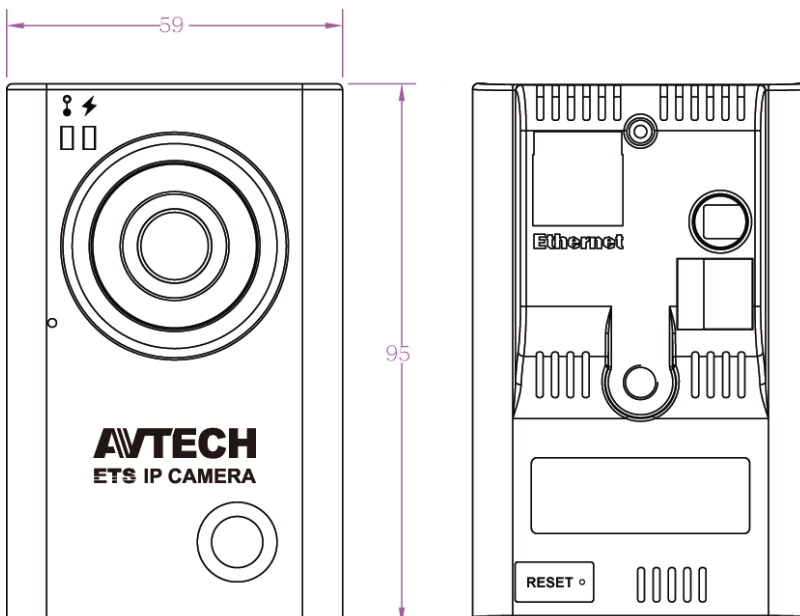

## 1.3 MP IP Camera

### FEATURES

- Easy **network setup** with your **iPhone / iPad**
- **1.3 Megapixel** with **HDTV 720p** quality, allowing users to notice minor details more easily
- **ONVIF** standard supported to simplify system integration
- **External alarm I/O device** connection
- **Micro SD card** support for video storage
- **POE (Power-over-Ethernet)** support to eliminate the use of power cables and reduce installation costs
- Microphone built-in for **audio recording**
- **Remote Surveillance**
  - **Fully compatibility** on **iPhone & iPad**, and **Internet Explorer** on Windows operating system

### DIMENSION (Tolerance: $\pm 5\text{mm}$ )