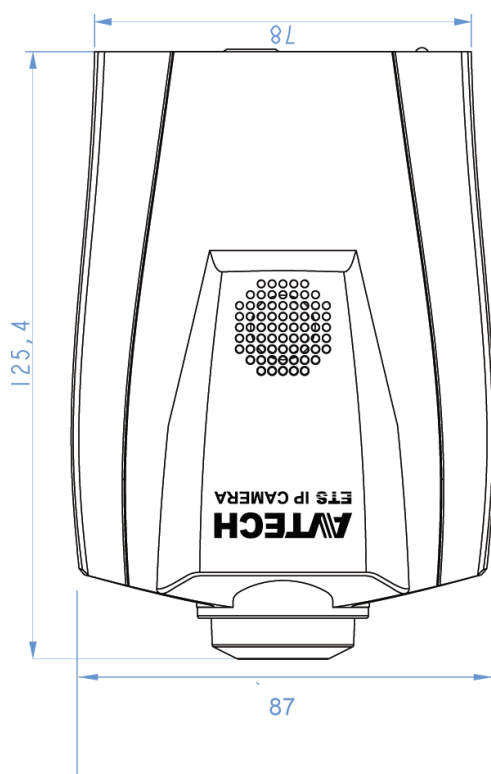

Dimensions (mm)