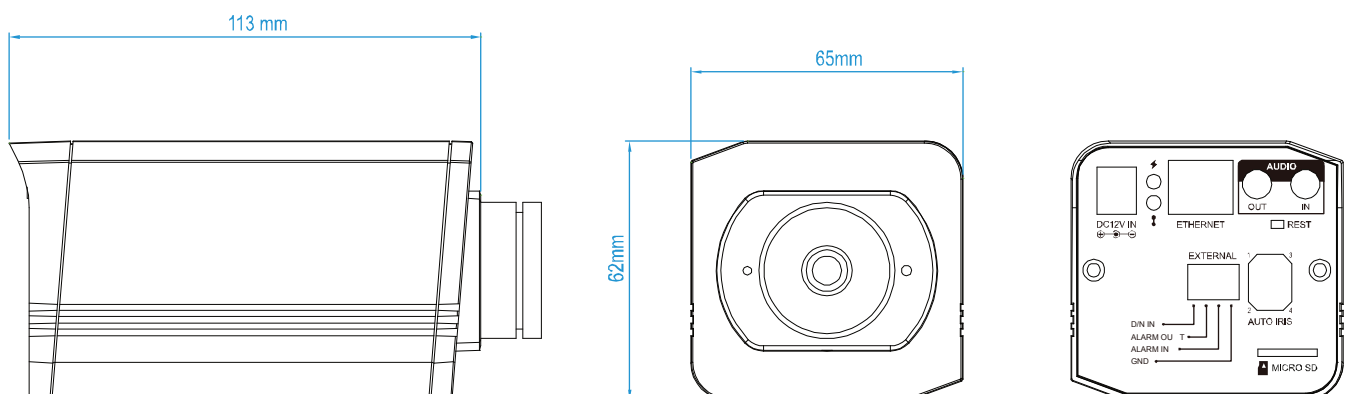

SPECIFICATIONS

■ Network	
Network Compression	H.264 / MJPEG
Multiple Video Streaming (Encode Modes, IPS, Resolution)	YES
LAN Port	YES
LAN Speed	10/100 Based-T Ethernet
Supported Protocols	DDNS, PPPoE, DHCP, NTP, SNTP, TCP/IP, ICMP, SMTP, FTP, HTTP, RTP, RTSP, RTCP, IPv4, Bonjour, UPnP, DNS, UDP, IGMP, QoS
ONVIF Compatible	YES
Frame Rate	WDR 30 / 25 fps
Number of Online Users	10
Security	(1) Multiple user access levels with password (2) IP address filtering (3) Digest authentication
Remote Access	(1) Internet Explorer on Windows operating system (2) EagleEyes on iPhone, iPad & Android mobile devices
■ Camera	
Image Sensor	1/ 2.9" H.R. image sensor
Video Resolution	1920 x 1080; 720 x 480; 352 x 240
Min Illumination	0.1 Lux / F1.5

SPECIFICATIONS (CONTINUED)

■ Camera	
Shutter Speed	1 / 60 (1/50) to 1 / 100,000 sec.
S/N Ratio	More than 48dB (AGC off)
Lens Mount	C/CS Mount (MBLF >= 3.57mm)
Viewing Angle	73.2°(Horizontal) / 47.4°(Vertical) / 85.4°(Diagonal) (Base on f3.8mm fixed Lens)
IR Shift	YES
White Balance	ATW
AGC	Auto
IRIS Mode	AES / DC Iris
WDR	YES
POE	YES (IEEE 802.3af)
Micro SD Card Slot	YES
External Alarm I/O	YES
Microphone	YES
Line in / out	YES
Power Source (±10%)	12V / 1A
Operating Temperature	0°C~40°C
■ Others	
Mobile Surveillance	iPad / iPhone / Android mobile device
Motion Detection	YES
Event Notification	FTP / Email / SMS
RTC (real-time clock)	YES
Digital Pan / Tilt / Zoom	YES
Minimum Web Browsing Requirements	<ul style="list-style-type: none"> • Intel core i3 or higher, or equivalent AMD • 2GB RAM • AGP graphics card, Direct Draw, 32MB RAM • Windows 7, Vista & XP, DirectX 9.0 or later • Internet Explorer 7.x or later

*The specifications are subject to change without notice.

DIMENSIONS**

** Dimensional tolerance: (± 5mm)