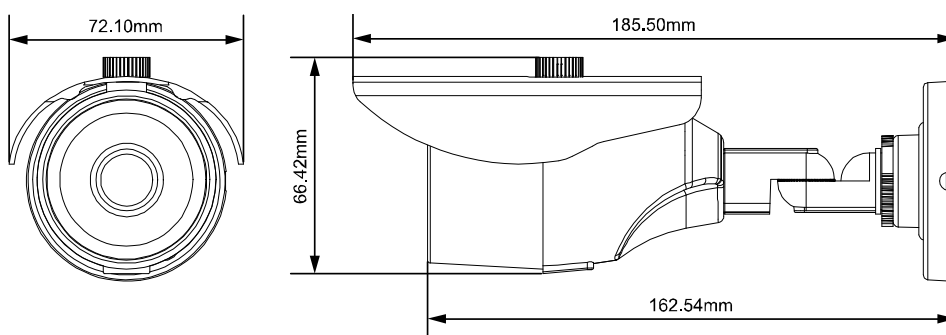

DIMENSIONS

Dimensional tolerance: ± 5mm

SPECIFICATIONS

■ Network	
LAN Port	YES
LAN Speed	10/100 Based-T Ethernet
Supported Protocols	DDNS, PPPoE, DHCP, NTP, SNTP, TCP/IP, ICMP, SMTP, FTP, HTTP, RTP, RTSP, RTCP, IPv4, Bonjour, UPnP, DNS, UDP, IGMP, QoS, SNMP
ONVIF Compatible	YES (Profile S)
Number of Online Users	10
Security	(1) Multiple user access levels with password (2) IP address filtering (3) Digest authentication
Remote Access	(1) Internet Explorer on Windows operating system (2) CMS Lite, 24CH CMS software for Windows operating system (3) EagleEyes on iOS & Android mobile devices
■ Video	
Network Compression	H.264 (Main Profile) / MJPEG
Video Resolution	1920 x 1080 / 1280 x 720 / 720 x 480 / 352 x 240
Frame Rate	30/25fps
Multiple Video Streaming	4 (H.264 / MJPEG)
■ General	
Image Sensor	1/2.7" CMOS image sensor
Min Illumination	0.1 Lux / F1.5, 0 Lux (IR LED ON)
Shutter Speed	1/2 to 1/10,000 sec
S/N Ratio	More than 48dB (AGC off)
Lens	f3.8mm / F1.5
Viewing Angle	77° (Horizontal) / 45° (Vertical) / 88° (Diagonal)
IR LED	12 Units
IR Effective Distance**	Up to 10 meters
IR Shift	YES
White Balance	ATW
AGC	Auto
IRIS Mode	AES
Sharpness	YES
DWDR	YES
POE	YES (IEEE 802.3af)
External Alarm I/O	YES (1 input / 1 output)
RAM	20MB
Weather-proof	IP66
Operating Temperature	-25°C ~ 50°C
Operating Humidity	90% or less relative humidity
Power Source (±10%)	12V / 1A
Current Consumption (±10%)	235mA (IR OFF) / 360mA (IR ON)
Power Consumption (±10%)	5.4W (PoE & PoN) ; 4.32W (DC Adapter)
Net Weight (kg)	0.25
■ Others	
Mobile Surveillance	iOS & Android mobile devices
Motion Detection	YES
Event Notification	FTP / Email / SMS
3-Axis	YES
RTC (real-time clock)	YES
Digital Pan / Tilt / Zoom	YES
Minimum Web Browsing Requirements	<ul style="list-style-type: none"> • Intel core i3 or higher, or equivalent AMD • 2GB RAM • AGP graphics card, Direct Draw, 32MB RAM • Windows 10, Windows 8, Windows 7, Windows Vista & Windows XP, DirectX 9.0 or later • Internet Explorer 7.x or later (Windows Edge not supported)