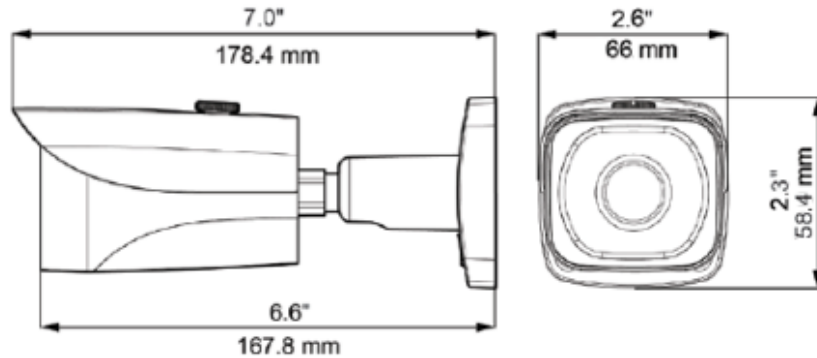

HEN04101B/EB(X)

www.asia.security.honeywell.com

1080P H.264 PoE NVR AND IP IR DOME/ IR BULLET CAMERAS BUNDLE

Operational	H2D2PR1 IP IR Dome Camera (bundle model: HEN04101EB(X))	HBD2PR1 IP IR Bullet Camera (bundle model: HEN04101BB(X))
Mechanical		
Dimensions	Ø113.6 x 85.4 mm	178.4 (L) x 66 (W) x 58.4 (H) mm
Weight	0.29 kg	0.5kg
Construction	Housing: Die-cast aluminum and polycarbonate Color: White	
Recording and Storage	Network storage	
Connectors	1-channel wire Ethernet port; 10/100 Base-T Ethernet	
Environmental		
Operational Temperature	-20°C to +60°C	
Working Humidity	≤ 95%	
Rating	IP66	
Accessories		
Installation	Ceiling and wall mount	With the bracket
Regulatory		
Emissions	FCC Part 15B, CE (EN 55022)	
Immunity	EN-50130-4	
Safety	EN 60950-1 North America UL listed to UL/CSA 60950-1	

SPECIFICATIONS – BACK BOX (for H2D2PR1 only)

Model	HE-JB
Material	Aluminum & SECC
Dimensions	138(L) x 42(W) mm
Operating Temperature	-40°C ~ +60°C
Humidity	0 - 90% RH
Load bearing	3.0kg
Weight	0.38kg

Note: Honeywell reserves the right, without notification, to make changes in product design or specifications.

HEN04101B/EB(X)

www.asia.security.honeywell.com

1080P H.264 PoE NVR AND IP IR DOME/ IR BULLET CAMERAS BUNDLE

SYSTEM CONNECTION

DIMENSIONS

HEN04101B/EB(X)

H2D2PR1

Unit: mm

HEN04101B/EB(X)

www.asia.security.honeywell.com

1080P H.264 PoE NVR AND IP IR DOME/ IR BULLET CAMERAS BUNDLE

HBD2PR1

HE-JB

Unit: mm

Packing List

Contents	Qty
1080P 4-Channel NVR	1
CD (User manual, Quick Guides, Configuration Tool, NVR player)	1
Battery – for remote controller	2
NVR Quick Network Guide (English version)	1
NVR Quick Connection Guide (English version)	1
Power adaptor - DC12V for NVR	1
Power adaptor - DC48V for PoE	1
SATA cable	2
Lan cable	1
Power line (British standard)	2
Power line (European Standard)	2
Mouse	1
Remote Controller	1