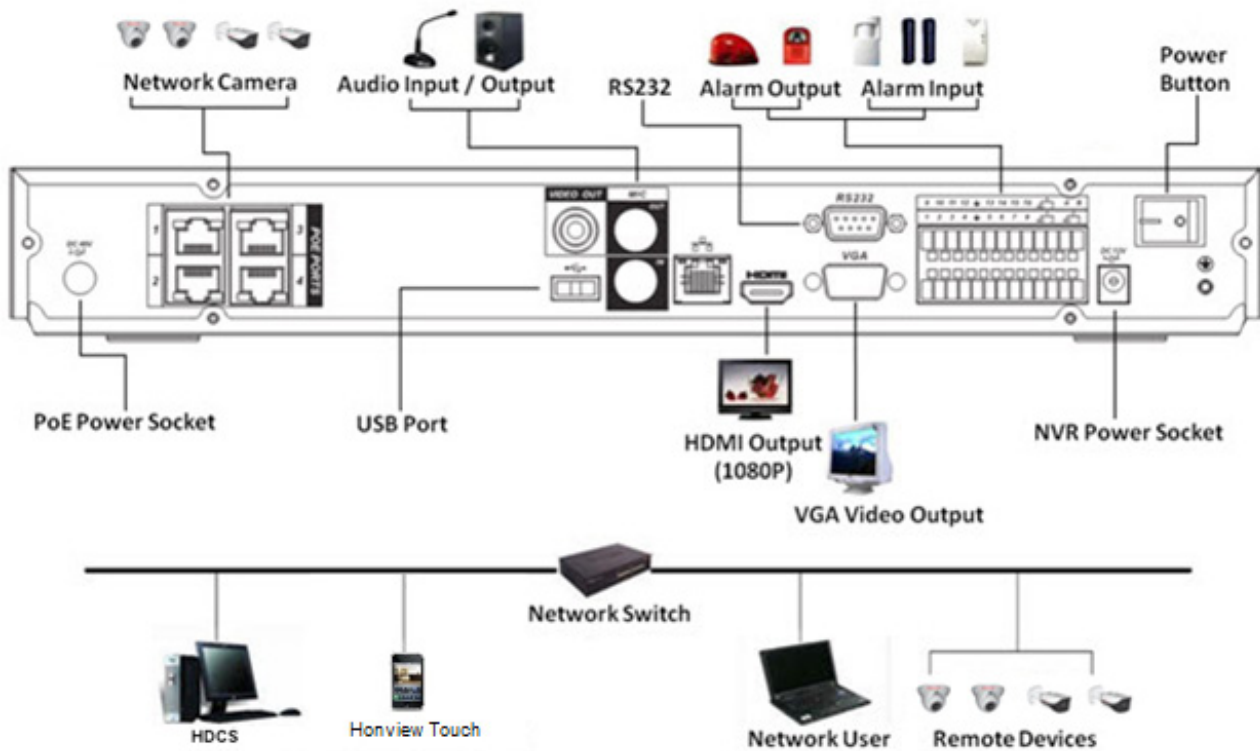

HEN04101B/EB(X)

www.asia.security.honeywell.com

1080P H.264 PoE NVR AND IP IR DOME/ IR BULLET CAMERAS BUNDLE

SYSTEM CONNECTION

DIMENSIONS

HEN04101B/EB(X)

H2D2PR1

Unit: mm

HEN04101B/EB(X)

www.asia.security.honeywell.com

1080P H.264 PoE NVR AND IP IR DOME/ IR BULLET CAMERAS BUNDLE

HBD2PR1

HE-JB

Unit: mm

Packing List

Contents	Qty
1080P 4-Channel NVR	1
CD (User manual, Quick Guides, Configuration Tool, NVR player)	1
Battery – for remote controller	2
NVR Quick Network Guide (English version)	1
NVR Quick Connection Guide (English version)	1
Power adaptor - DC12V for NVR	1
Power adaptor - DC48V for PoE	1
SATA cable	2
Lan cable	1
Power line (British standard)	2
Power line (European Standard)	2
Mouse	1
Remote Controller	1