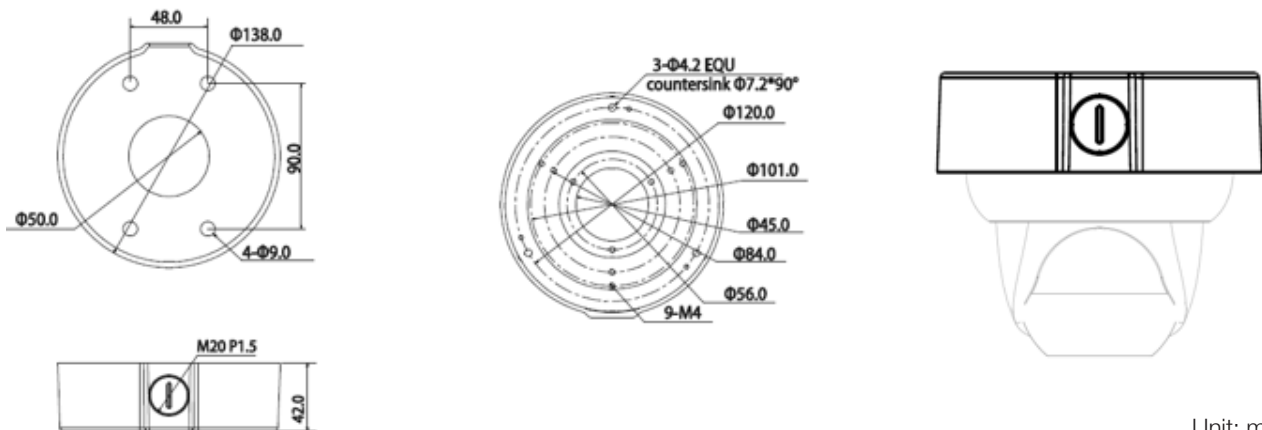

HEN04101B/EB(X)

www.asia.security.honeywell.com

1080P H.264 PoE NVR AND IP IR DOME/ IR BULLET CAMERAS BUNDLE

SYSTEM CONNECTION

DIMENSIONS

HEN04101B/EB(X)

H2D2PR1

Unit: mm

HEN04101B/EB(X)

www.asia.security.honeywell.com

1080P H.264 PoE NVR AND IP IR DOME/ IR BULLET CAMERAS BUNDLE

HBD2PR1

HE-JB

Unit: mm

Packing List

Contents	Qty
1080P 4-Channel NVR	1
CD (User manual, Quick Guides, Configuration Tool, NVR player)	1
Battery – for remote controller	2
NVR Quick Network Guide (English version)	1
NVR Quick Connection Guide (English version)	1
Power adaptor - DC12V for NVR	1
Power adaptor - DC48V for PoE	1
SATA cable	2
Lan cable	1
Power line (British standard)	2
Power line (European Standard)	2
Mouse	1
Remote Controller	1