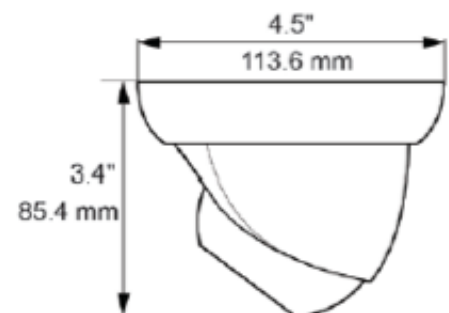

SPECIFICATIONS – BACK BOX (for H2D2PR1 only)

Model	HE-JB
Material	Aluminum & SECC
Dimensions	138(L) x 42(W) mm
Operating Temperature	-40°C ~ +60°C
Humidity	0 - 90% RH
Load bearing	3.0kg
Weight	0.38kg

Note: Honeywell reserves the right, without notification, to make changes in product design or specifications.

HEN04101B/EB(X)

www.asia.security.honeywell.com

1080P H.264 PoE NVR AND IP IR DOME/ IR BULLET CAMERAS BUNDLE

SYSTEM CONNECTION

DIMENSIONS

HEN04101B/EB(X)

H2D2PR1

Unit: mm