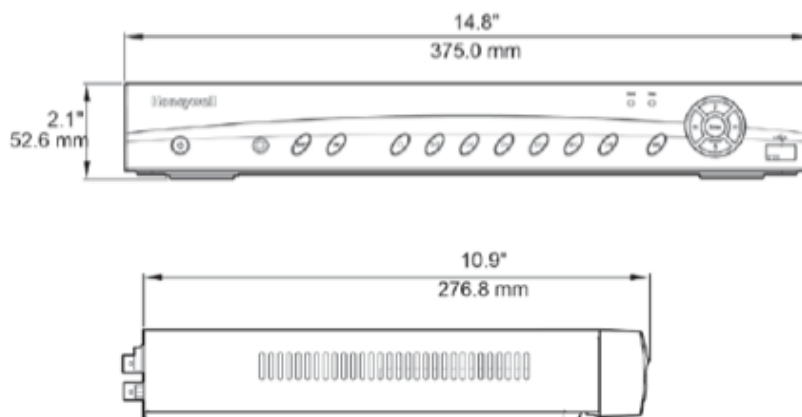

HEN04101B/EB(X)

www.asia.security.honeywell.com

1080P H.264 PoE NVR AND IP IR DOME/ IR BULLET CAMERAS BUNDLE

SYSTEM CONNECTION

DIMENSIONS

HEN04101B/EB(X)

H2D2PR1

Unit: mm

HEN04101B/EB(X)

www.asia.security.honeywell.com

1080P H.264 PoE NVR AND IP IR DOME/ IR BULLET CAMERAS BUNDLE

HBD2PR1

HE-JB

Unit: mm

Packing List

Contents	Qty
1080P 4-Channel NVR	1
CD (User manual, Quick Guides, Configuration Tool, NVR player)	1
Battery – for remote controller	2
NVR Quick Network Guide (English version)	1
NVR Quick Connection Guide (English version)	1
Power adaptor - DC12V for NVR	1
Power adaptor - DC48V for PoE	1
SATA cable	2
Lan cable	1
Power line (British standard)	2
Power line (European Standard)	2
Mouse	1
Remote Controller	1