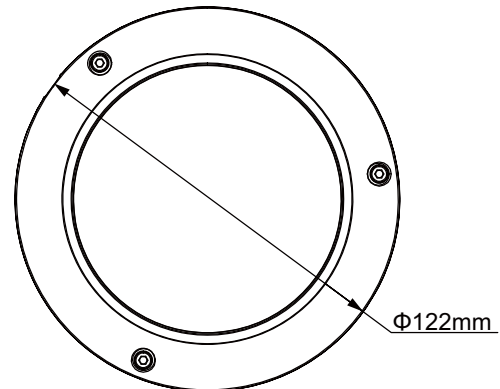

### Features

- 1/3" 1.4Megapixel CMOS
- 25/30/50/60fps@720P
- High speed, long distance real-time transmission
- HD and standard definition switchable
- OSD Menu, control over coaxial cable
- Day/Night(ICR), AWB, AGC, BLC, 3D-DNR
- 2.7~12mm vari-focal lens
- Max. IR LEDs length 30m, Smart IR
- IP66, IK10, DC12V

## Technical Specifications

Model	DH-HAC-HDBW2120RP-VF	DH-HAC-HDBW2120RN-VF
<b>Camera</b>		
Image Sensor	1/3" 1.4Megapixel CMOS	
Effective Pixels	1305(H)×1049(V)	
Electronic Shutter	1/3s~1/100,000s	
Video Frame Rate	25/50fps@720P	30/60fps@720P
Synchronization	Internal	
Min. Illumination	0.01Lux@F1.2(AGC ON), 0Lux IR on	
Video Output	1-channel BNC HDCVI high definition video output/ CVBS standard definition video output (Can switch)	
<b>Camera Features</b>		
Max. IR LEDs Length	30m, Smart IR	
Day/Night	Auto(ICR) / Color / B/W	
Noise Reduction	2D/3D	
OSD Menu	Support	
<b>Lens</b>		
Focal Length	2.7~12mm	
Angle of View	H: 90° ~28.7°	
Lens Type	Manual / Fixed Iris	
Mount Type	Φ14	
<b>General</b>		
Power Supply	DC12V±10%	
Power Consumption	Max 5.8W	
Working Environment	-30°C~+60°C / Less than 95%RH (no condensation)	
Transmission Distance	Over 500m via 75-3 coaxial cable	
Ingress Protection	IP66 & IK10	
Dimensions	Φ122mm×89mm	
Weight	0.45kg	

## Dimensions (mm)