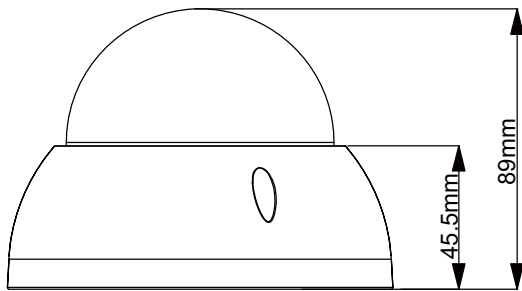

### Features

- 1/3" 1.4Megapixel CMOS
- 25/30/50/60fps@720P
- High speed, long distance real-time transmission
- HD and standard definition switchable
- OSD Menu, control over coaxial cable
- Day/Night(ICR), AWB, AGC, BLC, 3D-DNR
- 2.7~12mm vari-focal lens
- Max. IR LEDs length 30m, Smart IR
- IP66, IK10, DC12V

## Technical Specifications

Model	DH-HAC-HDBW2120RP-VF	DH-HAC-HDBW2120RN-VF
<b>Camera</b>		
Image Sensor	1/3" 1.4Megapixel CMOS	
Effective Pixels	1305(H)×1049(V)	
Electronic Shutter	1/3s~1/100,000s	
Video Frame Rate	25/50fps@720P	30/60fps@720P
Synchronization	Internal	
Min. Illumination	0.01Lux@F1.2(AGC ON), 0Lux IR on	
Video Output	1-channel BNC HDCVI high definition video output/ CVBS standard definition video output (Can switch)	
<b>Camera Features</b>		
Max. IR LEDs Length	30m, Smart IR	
Day/Night	Auto(ICR) / Color / B/W	
Noise Reduction	2D/3D	
OSD Menu	Support	
<b>Lens</b>		
Focal Length	2.7~12mm	
Angle of View	H: 90° ~28.7°	
Lens Type	Manual / Fixed Iris	
Mount Type	Φ14	
<b>General</b>		
Power Supply	DC12V±10%	
Power Consumption	Max 5.8W	
Working Environment	-30°C~+60°C / Less than 95%RH (no condensation)	
Transmission Distance	Over 500m via 75-3 coaxial cable	
Ingress Protection	IP66 & IK10	
Dimensions	Φ122mm×89mm	
Weight	0.45kg	

## Dimensions (mm)