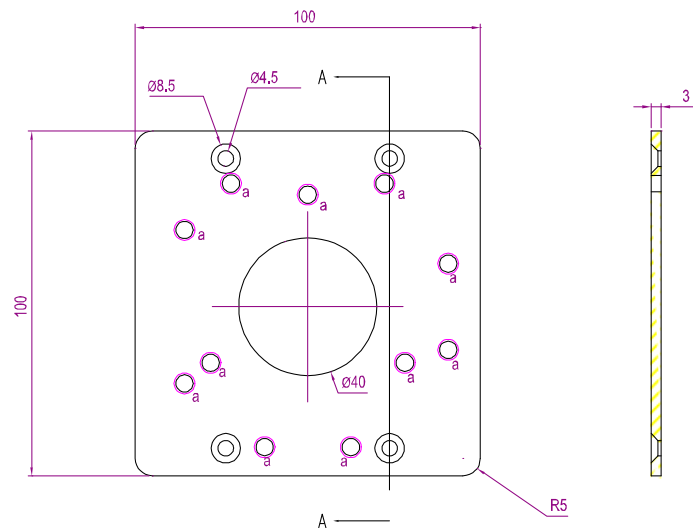

DIMENSIONS

Dimensional tolerance: ± 5mm

○ SPECIFICATIONS

■ Network	
Network Compression	H.264 / MPEG4 / MJPEG
Multiple Video Streaming (Encode Modes, IPS, Resolution)	3 (H.264, MJPEG, MPEG4)
LAN Port	YES
LAN Speed	10/100 Based-T Ethernet
Supported Protocols	DDNS, PPPoE, DHCP, NTP, SNTP, TCP/IP, ICMP, SMTP, FTP, HTTP, RTP, RTSP, RTCP, IPv4, Bonjour, UPnP, DNS, UDP, IGMP, QoS, SNMP
ONVIF Compatible	YES (Profile S)
Power Line Frequency	60Hz / 50Hz
Frame Rate	NTSC:30, PAL:25
Number of Online Users	10
Security	(3) Multiple user access levels with password (2) IP address filtering (3) Digest authentication
Remote Access	(3) Internet Explorer on Windows operating system (2) 16CH Video Viewer on Windows & MAC operating system (3) EagleEyes on iPhone, iPad & Android mobile devices
■ Camera	
Image Sensor	1/4" SONY CMOS image sensor
Video Resolution	1280 x 1024 / 1280 x 720 / 640 x 480 / 320 x 240
Min Illumination	0.1 Lux / F1.5, 0 Lux (LED ON)
Shutter Speed	1/2 to 1/10,000 sec
S/N Ratio	More than 48dB (AGC off)
Lens	f3.8mm / F1.5
Viewing Angle	62.7° (Diagonal) / 53.7° (Horizontal) / 34.1° (Vertical)
IR LED	56 Units
IR Effective Range	Up to 25 meters
IR Shift	YES
White Balance	ATW
AGC	Auto
IRIS Mode	AES
POE	YES (IEEE 802.3af)
External Alarm I/O	YES
IP Rating	IP67
Power Source (±10%)	12V / 1.5A
Operating Temperature	-20°C ~ 50°C
Dimensions(mm)**	287.4(L) x 117.9(W) x 212.63(H)
Current Consumption (±10%)	842mA
Power Consumption (±10%)	12.5W (PoE) ; 12.5W (PoN) ; 10W (DV Adapter)

*The specifications are subject to change without notice
 ** Dimensional tolerance: ± 5mm

● OPTIONAL CONNECTOR

■ BULLETCON1

Used as a connector to install a junction box for further applications.

Dimensional tolerance: ± 5mm