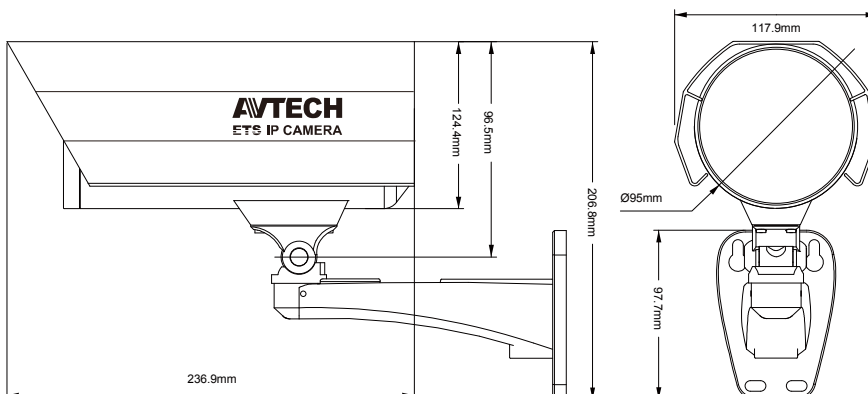

DIMENSIONS

Dimensional tolerance: ± 5mm

○ SPECIFICATIONS

■ Network	
Network Compression	H.264 / MPEG4 / MJPEG
Multiple Video Streaming (Encode Modes, IPS, Resolution)	3 (H.264, MJPEG, MPEG4)
LAN Port	YES
LAN Speed	10/100 Based-T Ethernet
Supported Protocols	DDNS, PPPoE, DHCP, NTP, SNTP, TCP/IP, ICMP, SMTP, FTP, HTTP, RTP, RTSP, RTCP, IPv4, Bonjour, UPnP, DNS, UDP, IGMP, QoS, SNMP
ONVIF Compatible	YES (Profile S)
Power Line Frequency	60Hz / 50Hz
Frame Rate	NTSC:30, PAL:25
Number of Online Users	10
Security	(3) Multiple user access levels with password (2) IP address filtering (3) Digest authentication
Remote Access	(3) Internet Explorer on Windows operating system (2) 16CH Video Viewer on Windows & MAC operating system (3) EagleEyes on iPhone, iPad & Android mobile devices
■ Camera	
Image Sensor	1/4" SONY CMOS image sensor
Video Resolution	1280 x 1024 / 1280 x 720 / 640 x 480 / 320 x 240
Min Illumination	0.1 Lux / F1.5, 0 Lux (LED ON)
Shutter Speed	1/2 to 1/10,000 sec
S/N Ratio	More than 48dB (AGC off)
Lens	f3.8mm / F1.5
Viewing Angle	62.7° (Diagonal) / 53.7° (Horizontal) / 34.1° (Vertical)
IR LED	56 Units
IR Effective Range	Up to 25 meters
IR Shift	YES
White Balance	ATW
AGC	Auto
IRIS Mode	AES
POE	YES (IEEE 802.3af)
External Alarm I/O	YES
IP Rating	IP67
Power Source (±10%)	12V / 1.5A
Operating Temperature	-20°C ~ 50°C
Dimensions(mm)**	287.4(L) x 117.9(W) x 212.63(H)
Current Consumption (±10%)	842mA
Power Consumption (±10%)	12.5W (PoE) ; 12.5W (PoN) ; 10W (DV Adapter)

*The specifications are subject to change without notice
 ** Dimensional tolerance: ± 5mm

● OPTIONAL CONNECTOR

■ BULLETCON1

Used as a connector to install a junction box for further applications.

Dimensional tolerance: ± 5mm