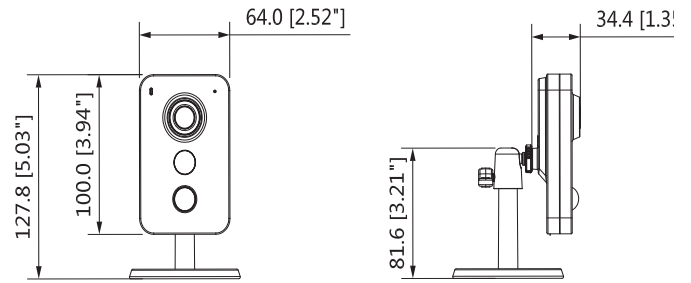

Construction

Casing	Plastic
Dimensions	Φ78.5mm×127.8mm(3.09" x5.03")
Net Weight	0.31Kg (0.68lb)
Gross Weight	0.45Kg (0.99lb)

Dimensions (mm/inch)

Ordering Information

Type	Part Number	Description
3MP Camera	DH-IPC-K35P	3MP K Series Wi-Fi Network Camera, PAL
	DH-IPC-K35N	3MP K Series Wi-Fi Network Camera, NTSC
	IPC-K35P	3MP K Series Wi-Fi Network Camera, PAL
	IPC-K35N	3MP K Series Wi-Fi Network Camera, NTSC