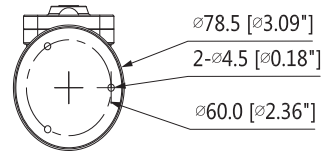

Construction

Casing	Plastic
Dimensions	Φ78.5mm×127.8mm(3.09" x5.03")
Net Weight	0.31Kg (0.68lb)
Gross Weight	0.45Kg (0.99lb)

Dimensions (mm/inch)

Ordering Information

Type	Part Number	Description
3MP Camera	DH-IPC-K35P	3MP K Series Wi-Fi Network Camera, PAL
	DH-IPC-K35N	3MP K Series Wi-Fi Network Camera, NTSC
	IPC-K35P	3MP K Series Wi-Fi Network Camera, PAL
	IPC-K35N	3MP K Series Wi-Fi Network Camera, NTSC