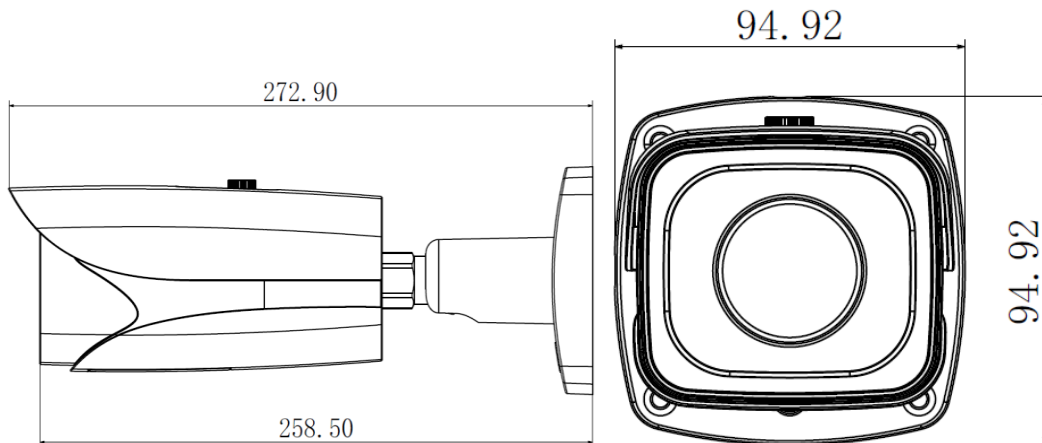

## Technical Specifications

<b>Model</b>	<b>DH-IPC-HFW5431E-Z</b>	
<b>Camera</b>		
Image Sensor	1/3" 4Megapixel progressive scan CMOS	
Effective Pixels	2688(H) x 1520(V)	
Scanning System	Progressive	
Electronic Shutter Speed	Auto/Manual, 1/3(4)~1/100000s	
Min. Illumination	0.03Lux/F1.4(Color),0Lux/F1.4(IR on)	
S/N Ratio	More than 50dB	
Video Output	1 port	
<b>Camera Features</b>		
Max. IR LEDs Length	50m	
Day/Night	Auto(ICR) / Color / B/W	
Backlight Compensation	BLC / HLC /WDR(120dB)	
White Balance	Auto/Sunny/Night/Outdoor/Customized	
Gain Control	Auto/Manual	
Noise Reduction	3D	
Privacy Masking	Up to 4 areas	
<b>Lens</b>		
Focal Length	2.7mm~12mm	
Max Aperture	F1.4	
Focus Control	Motorized	
Angle of View	H: 100°~34° V: 53°~20°	
Lens Type	Motorized/ Auto Iris(DC)	
Mount Type	Board-in Type	
<b>Video</b>		
Compression	H.265/H.264	
Resolution	4M(2688x1520)/4M(2560x1440)/3M(2304x1296)/720P(1280×720)/D1(704×576/704×480)/CIF(352×288/352×240)	
Frame Rate	Main Stream	4Mp(1~25/30fps)
	Sub Stream	D1(1 ~ 25/30fps)
	Third Stream	720P(1-25/30fps)
Bit Rate	H.264: 32K ~ 10Mbps H.265:24K ~ 6Mbps	
Corridor Mode	Support	
<b>Audio</b>		
Compression	G.711a/ G.711u/AAC	
Interface	1/1 channel In/Out	
<b>Smart Function</b>		
Smart detection	Tripwire	
	Intrusion	
	Abandoned/Missing	
	Scene Change	

## Dimensions (mm)