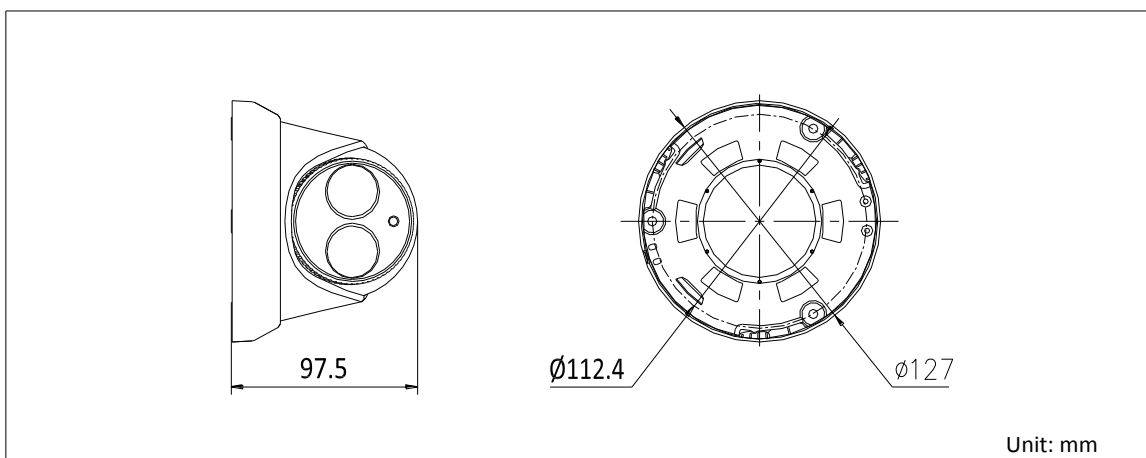

**ZKR2032P****Key Features**

- Up to 2 megapixel high resolution
- Full HD1080p video
- Dual video streams
- 2.8mm fixed lens
- 120dB Wide Dynamic Range
- 3D Digital Noise Reduction
- Backlight Compensation
- DC12V & PoE
- Support H.264+
- High performance EXIR LED
- Up to 30m IR range
- IP66 weather-proof protection
- 3-axis adjustment
- Dual video streams

**Dimensions**

<b>General</b>	
Operating Conditions	-30 °C ~ 60 °C (14 °F ~ 140 °F), Humidity 95% or less (non-condensing)
Power Supply	DC12V ± 10%, PoE (802.3af)
Power Consumption	Max. 5.5W (Max. 7.5W with ICR on)
IR Range	Approx. 30 meters
Ingress Protection	IP66
Dimensions	Φ127×97.5 (5.0" × 3.8")
Weight	670g (1.5 lbs)