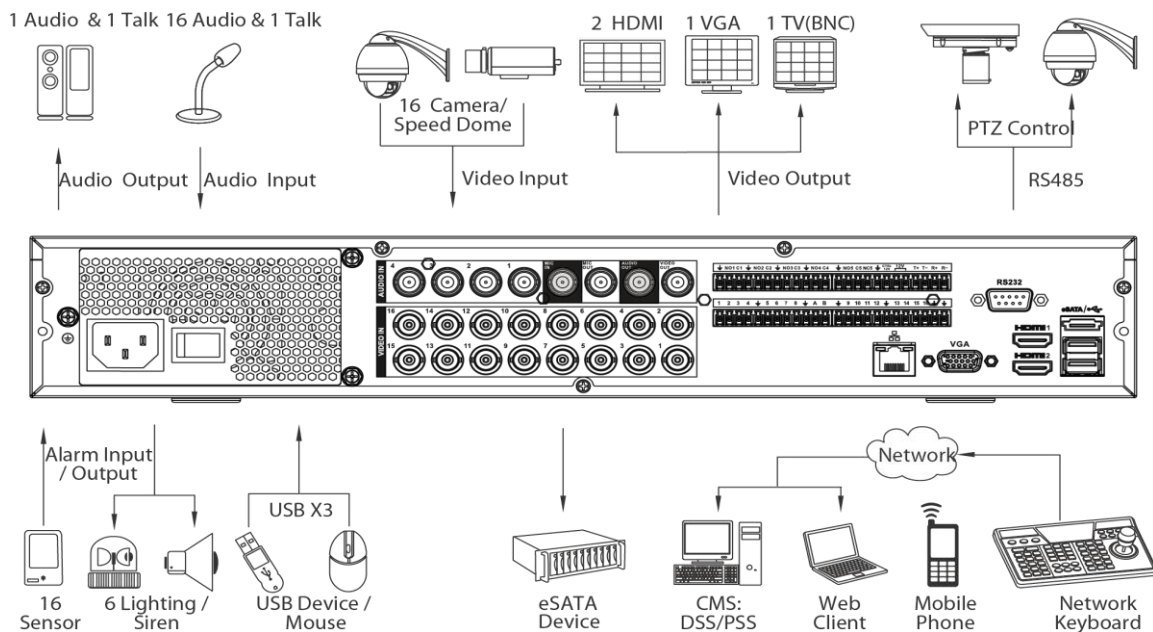

DH-HCVR8416L-S3

	Digital zoom
Backup Mode	USB Device/Internal SATA burner/Network
Network	
Ethernet	1 Gigabit ports
Network Functions	HTTP, IPv4/IPv6, TCP/IP, UPNP, RTSP, UDP, SMTP, NTP, DHCP, DNS, PPPOE, DDNS, FTP, IP Filter, SNMP, P2P
Max. User Access	128 users
Smart Phone	iPhone, iPad, Android, Windows Phone
Storage	
Internal HDD	4 SATA ports, up to 32TB, 1 eSATA
Auxiliary Interface	
USB Interface	3 ports (2 Rear USB3.0, 1 Front USB2.0)
RS232	1 port, For PC communication & Keyboard
RS485	1 port, For PTZ control
General	
Power Supply	AC100V-240V,50/60Hz
Power Consumption	≤40W(without HDD)
Working Environment	-10°C ~ +55°C / 10%~90%RH / 86~106kpa
Dimension(W×D×H)	1.5U, 440mm×416mm×68mm
Weight	6KG(without HDD)

System Connection

Take HCVR8416L-S3 as an example

Dahua Technology Co., Ltd.

1199' BinAn Road, Binjiang District, Hangzhou, China

Tel: +86-571-87688883

Fax: +86-571-87688815

Email: overseas@dahuatech.com

www.dahuatech.com

*Design and specifications are subject to change without notice.

© 2015 Dahua Technology Co., Ltd.