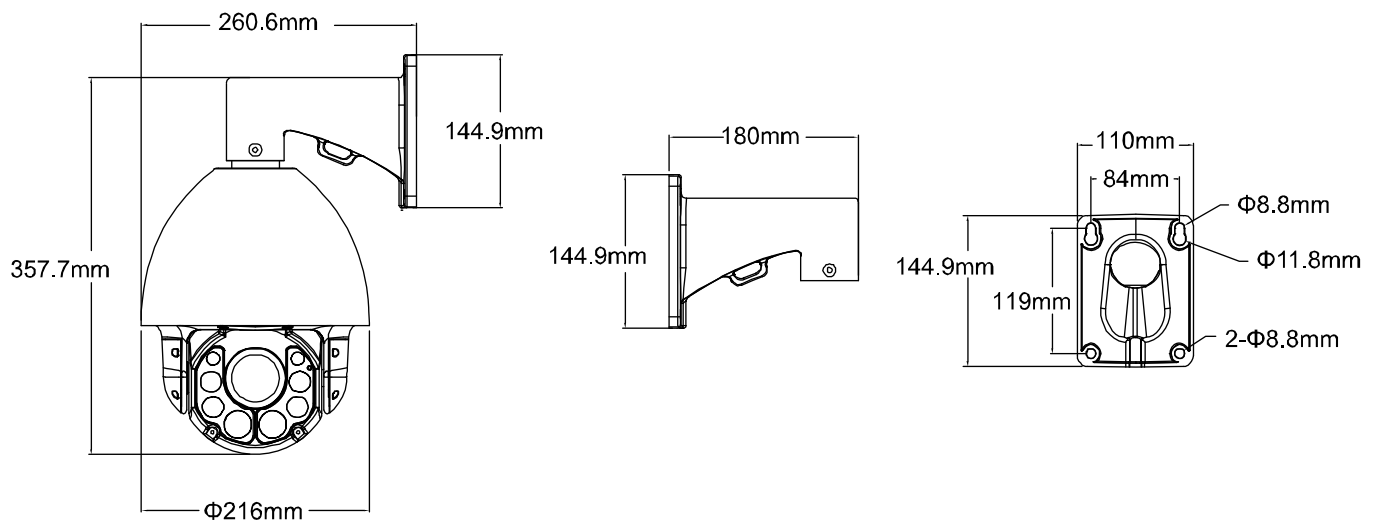

## ● SPECIFICATIONS (CONTINUED)

■ Audio	
Line in	YES
Line out	YES
■ PTZ Mechanism	
Pan Range	360° continuous rotation
Max. Pan Speed	180°/s
Tilt Range	-6° ~ 90°
Max. Tilt Speed	100°/s
Zoom Ratio	20X Optical Zoom
Max. Zoom Speed	Approx. 3s (Tele ~ Wide)
Preset Points	Up to 256 preset points
Sequence Group	<ol style="list-style-type: none"> <li>Up to four groups can be set</li> <li>One group can include up to 16 preset points</li> </ol>
Auto Tracking	YES
■ Others	
Mobile Surveillance	iOS & Android
Event Notification	FTP / Email / SMS
Digital Pan / Tilt / Zoom	YES
Reset Default	YES
Motion Detection	YES
RTC (real-time clock)	YES
Minimum Web Browsing Requirements	<ul style="list-style-type: none"> <li>Intel core i3 or higher, or equivalent AMD</li> <li>2GB RAM</li> <li>AGP graphics card, Direct Draw, 32MB RAM</li> <li>Windows 10, Windows 8, Windows 7, Windows Vista &amp; Windows XP, DirectX 9.0 or later</li> <li>Internet Explorer 7.x or later (Windows Edge not supported)</li> </ul>
Certification	CE

## ● DIMENSIONS

\*Dimensional tolerance:  $\pm 5\text{mm}$