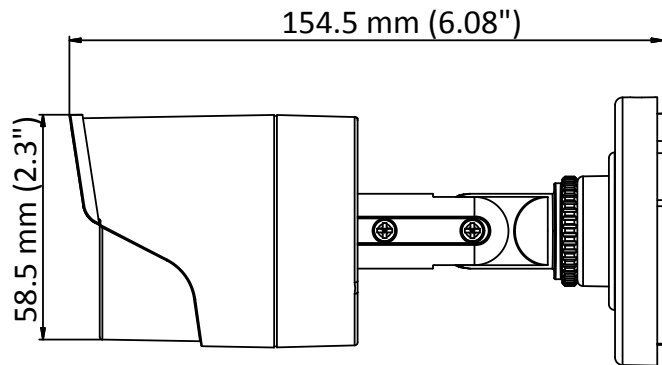

Dimensions