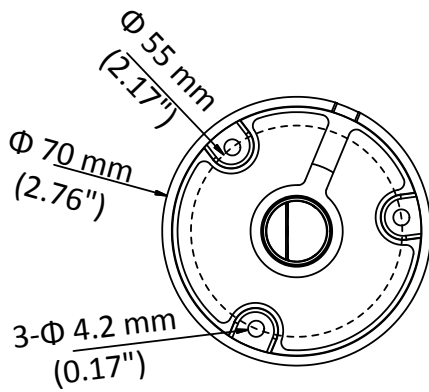

Dimensions