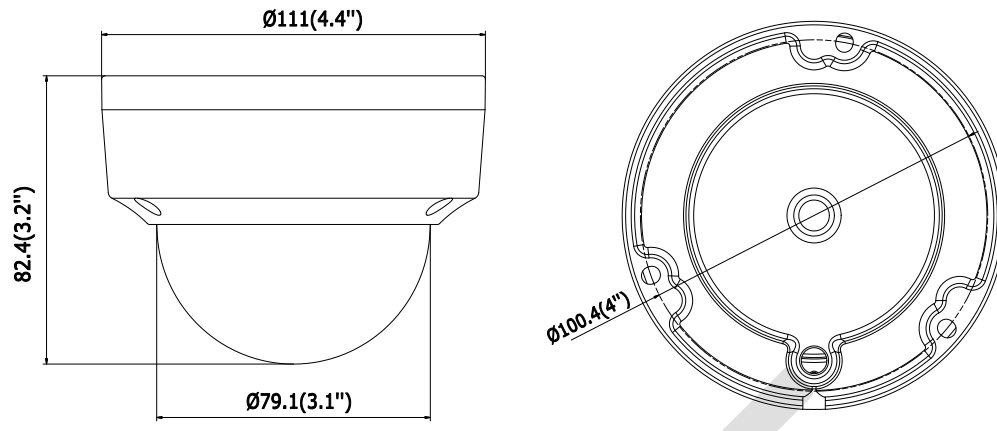

Hikvision Hong Kong
T +852-2151-1761

Dimensions

Unit: mm

Accessories

Distributed by

HIKVISION

Headquarters
 No.555 Qianmo Road, Binjiang District,
 Hangzhou 310051, China
 T +86-571-8807-5998
 overseasbusiness@hikvision.com