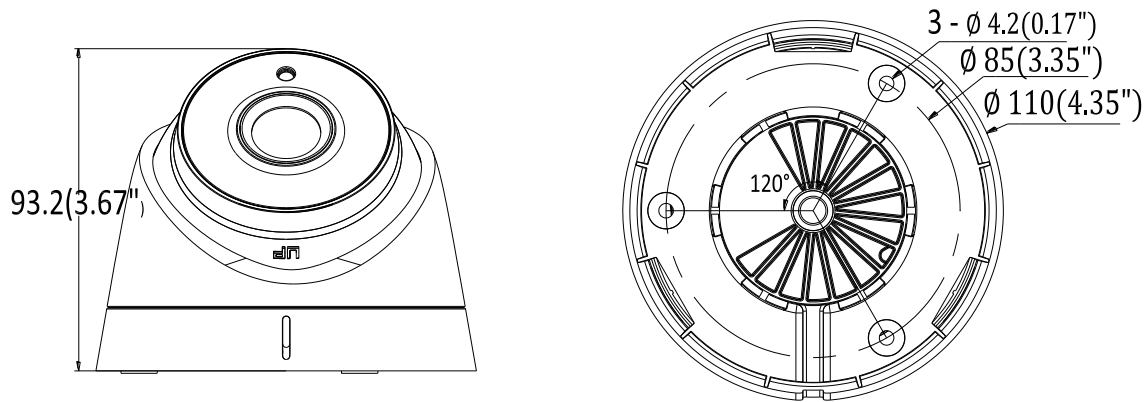

Dimensions