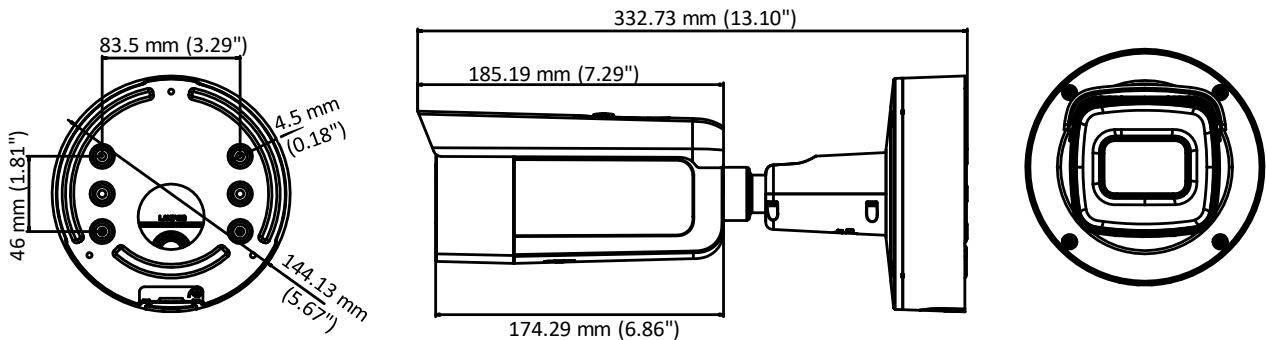

Dimensions