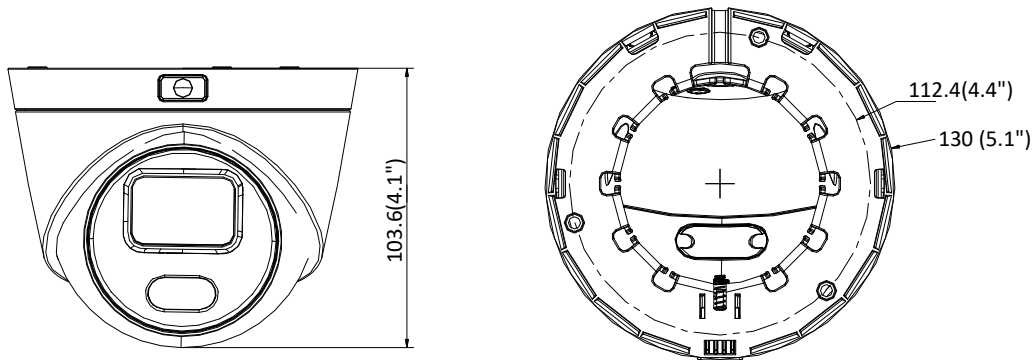

API	ONVIF (PROFILE S, PROFILE G), ISAPI
Simultaneous Live View	Up to 6 channels
User/Host	Up to 32 users 3 levels: Administrator, Operator and User
Client	iVMS-4200, Hik-Connect, iVMS-4500, iVMS-5200
Web Browser	IE8+, Chrome 31.0-44, Firefox 30.0-51, Safari 8.0+
Interface	
Communication Interface	1 RJ45 10M/100M self-adaptive Ethernet port
On-board Storage	Built-in micro SD/SDHC/SDXC slot, up to 128 GB
Reset Button	Yes
SVC	H.265 encoding and H.264 encoding support
Smart Feature-set	
Behavior Analysis	Line crossing detection, intrusion detection
General	
Operating Conditions	-30 °C to +60 °C (-22 °F to +140 °F), humidity 95% or less (non-condensing)
Power Supply	12 VDC ± 25%, 5.5 mm coaxial power plug PoE (802.3af, class 3)
Power Consumption	12 VDC, 0.5 A, max: 5 W PoE: (802.3af, 36 V to 57 V), 0.2 A to 0.1 A, max: 6.5 W
Visible Light Range	Warm white LEDs (3000K), up to 30m
Protection Level	IP67
Material	Camera body: Front cover: plastic, back cover: metal Bottom base: plastic
Dimensions	Camera: $\Phi 130 \times 103.6$ mm ($\Phi 5.1'' \times 4.1''$)
Weight	Camera: 500 g (1.1 lb.)

Available Models

DS-2CD2327G3E-L (4/6 mm)

Dimensions

Unit: mm

Accessories

DS-1273ZJ-130-TRL

Wall mount

DS-1271ZJ-130-TRL