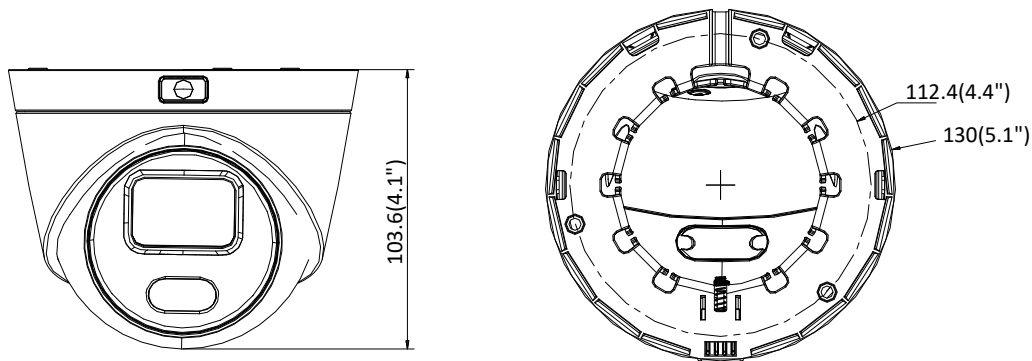

API	ONVIF (PROFILE S, PROFILE G), ISAPI
Simultaneous Live View	Up to 6 channels
User/Host	Up to 32 users 3 levels: Administrator, Operator and User
Client	iVMS-4200, Hik-Connect, iVMS-4500, iVMS-5200
Web Browser	IE8+, Chrome 31.0-44, Firefox 30.0-51, Safari 8.0+
<b>Interface</b>	
Communication Interface	1 RJ45 10M/100M self-adaptive Ethernet port
On-board Storage	Built-in micro SD/SDHC/SDXC slot, up to 128 GB
Reset Button	Yes
SVC	H.265 encoding and H.264 encoding support
<b>Smart Feature-set</b>	
Behavior Analysis	Line crossing detection, intrusion detection
<b>General</b>	
Operating Conditions	-30 °C to +60 °C (-22 °F to +140 °F), humidity 95% or less (non-condensing)
Power Supply	12 VDC ± 25%, 5.5 mm coaxial power plug PoE (802.3af, class 3)
Power Consumption	12 VDC, 0.5 A, max: 6 W PoE: (802.3af, 36 V to 57 V), 0.3 A to 0.1 A, max: 7.5 W
Visible Light Range	Warm white LEDs (3000K), up to 30m
Protection Level	IP67
Material	Camera body: Front cover: plastic, back cover: metal Bottom base: plastic
Dimensions	Camera: $\Phi 130 \times 103.6$ mm ( $\Phi 5.1'' \times 4.1''$ )
Weight	Camera: 500 g (1.1 lb.)

## Dimensions

Unit: mm