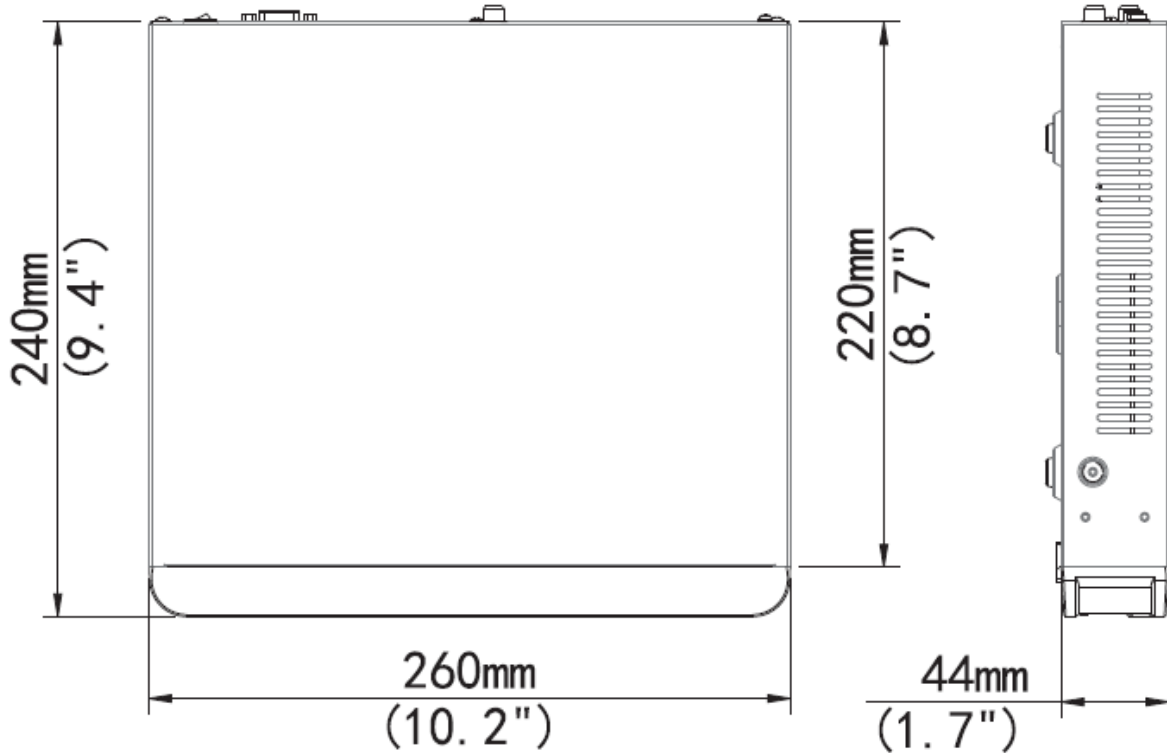

Dimensions