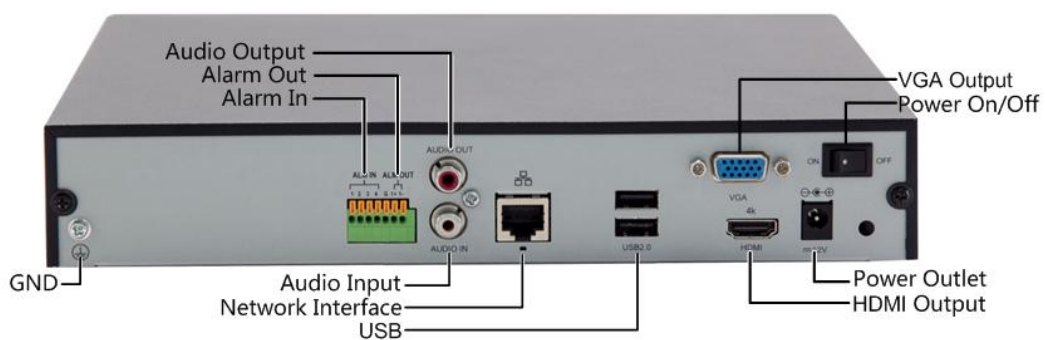

Rear Panel

Zhejiang Uniview Technologies Co., Ltd.

Building No.10, Wanlun Science Park, Jiangling Road 88, Binjiang District, Hangzhou, Zhejiang, China

Email: overseasbusiness@uniview.com; globalsupport@uniview.com

<http://www.uniview.com>

©2011-2017 Zhejiang Uniview Technologies Co.,Ltd. All rights reserved.

*Product specifications and availability are subject to change without notice.