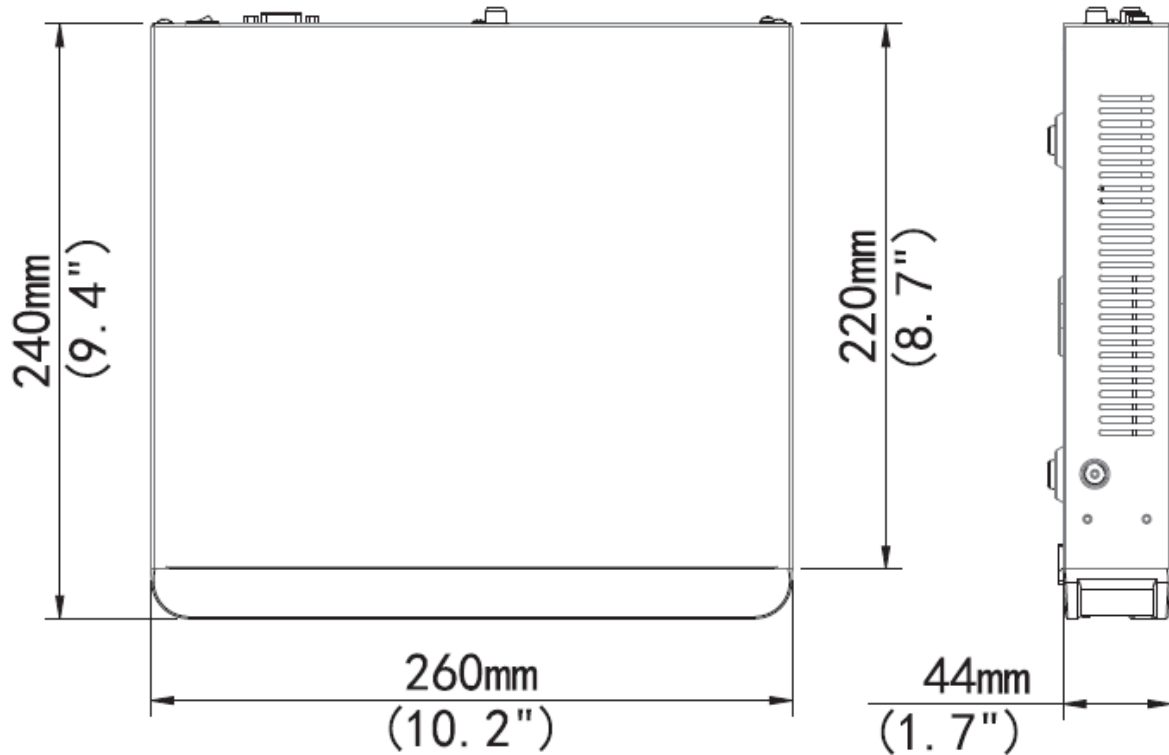

Dimensions