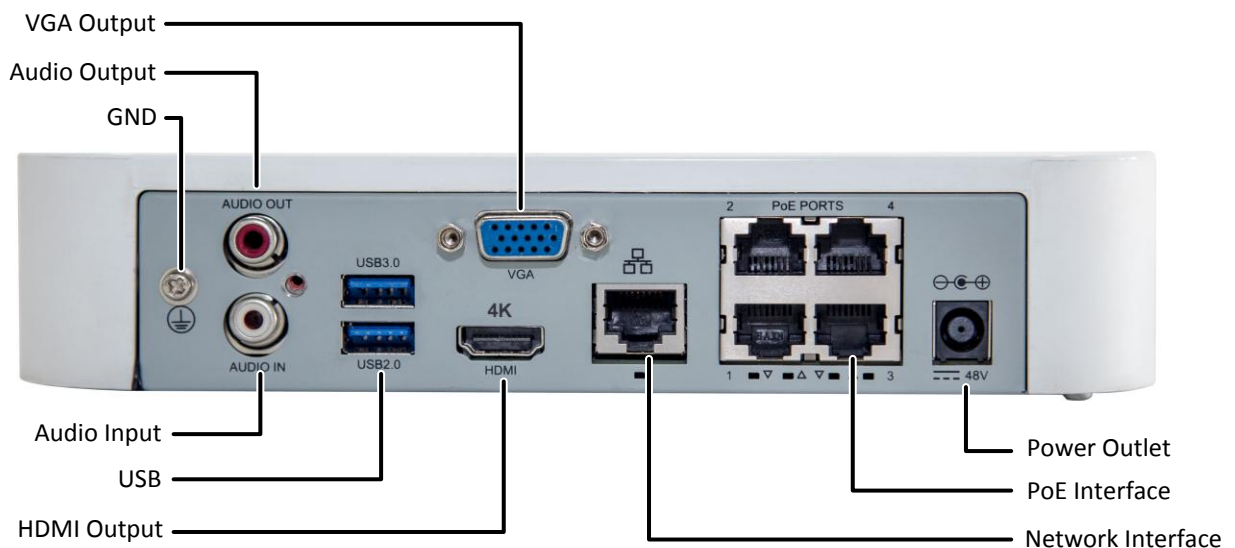

Rear Panel

Zhejiang Uniview Technologies Co., Ltd.

Building No.10, Wanlun Science Park, Jiangling Road 88, Binjiang District, Hangzhou, Zhejiang, China

Email: overseasbusiness@uniview.com; globalsupport@uniview.com