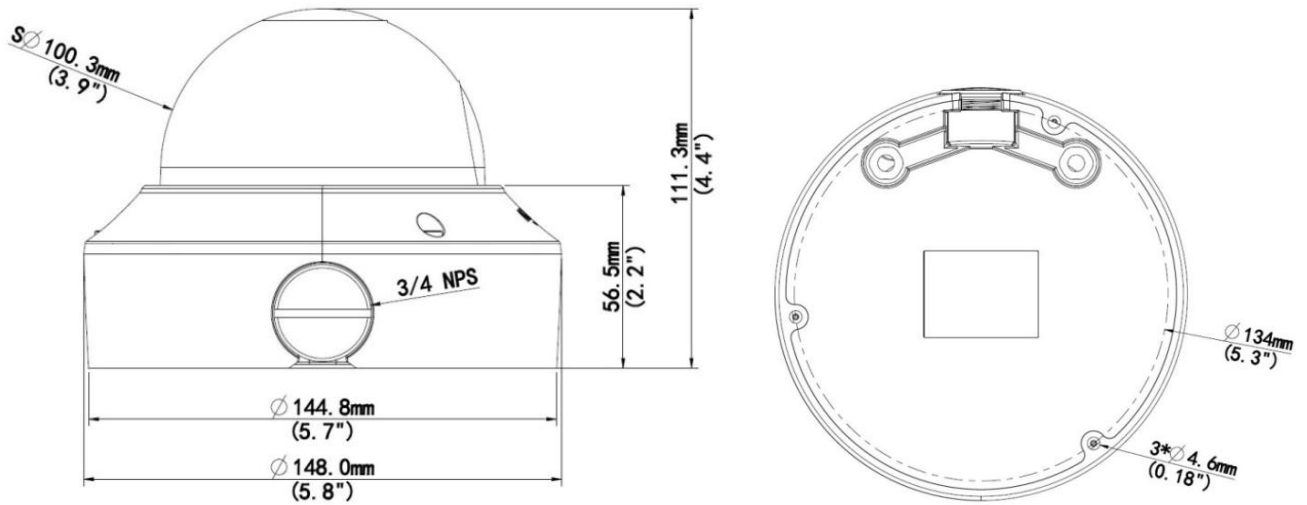

## Specifications

IPC3235ER3-DUVZ					
<b>Camera</b>					
Sensor	1/2.7", progressive scan ,5.0 megapixel, CMOS				
Lens	2.7~13.5mm , AF automatic focusing and motorized zoom lens				
DORI Distance	Lens	Detect(m)	Observe(m)	Recognize(m)	Identify(m)
	2.7mm	60.8	24.3	12.2	6.1
	13.5mm	303.8	121.5	60.8	30.4
Angle of View (H)	93.38° ~ 28.56°				
Angle of View (V)	88°~ 16.4°				
Angle of View (O)	121.4° ~33.7°				
Adjustment angle	Pan: 0°~360°		Tilt: 0°~80°		Rotate: 0°~360°
Shutter	Auto/Manual, shutter time: 1~1/100000 s				
Minimum Illumination	Colour: 0.002 Lux (F1.2, AGC ON) 0 Lux with IR				
Day/Night	IR-cut filter with auto switch (ICR)				
Digital noise reduction	2D/3D DNR				
S/N	>52dB				
IR Range	Up to 30m (98 ft) IR range				
Defog	Digital Defog				
WDR	120dB				
<b>Video</b>					
Video Compression	Ultra 265, H.264, MJPEG				
H.264 code profile	Baseline profile, Main Profile, High Profile				
Frame Rate	Main Stream: 5MP(2592 x 1944): Max. 20 fps, 5MP(2592 x 1944): Max. 25 fps(WDR OFF), 4MP(2560 x 1440): Max. 30 fps, 3MP(2048x 1536): Max. 30 fps, 2MP(1920 x 1080): Max. 30 fps; Sub Stream:2MP(1920 x 1080): Max. 30 fps;				

## Dimensions