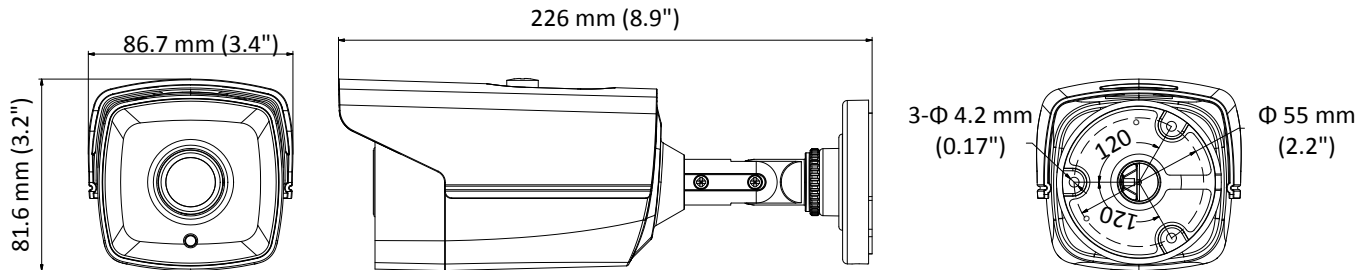

Order Models

DS-2CE16D0T-IT5E

Dimension