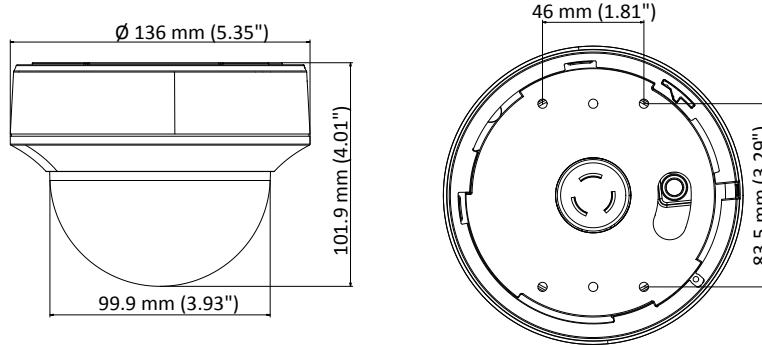

Order Models

DS-2CE56D0T-VFIRE

Dimension