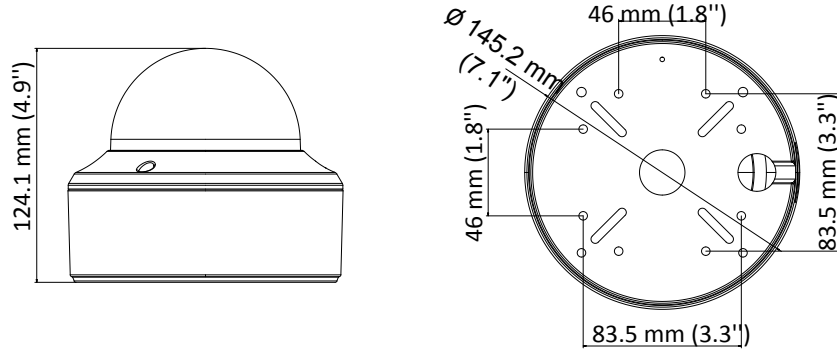

Order Models

DS-2CE56D0T-VPIR3E

Dimension