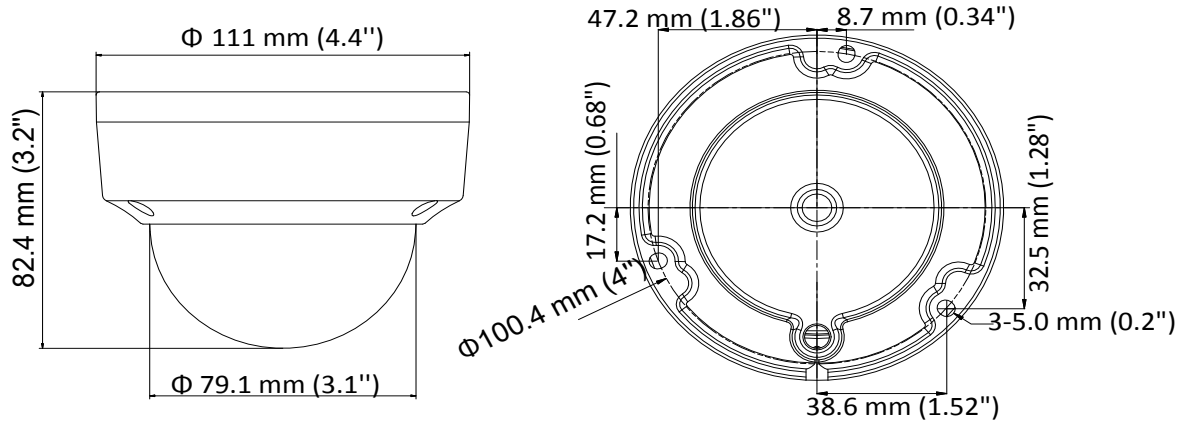

Order Models

DS-2CE57U8T-VPIT

Dimension

Accessory

Distributed by