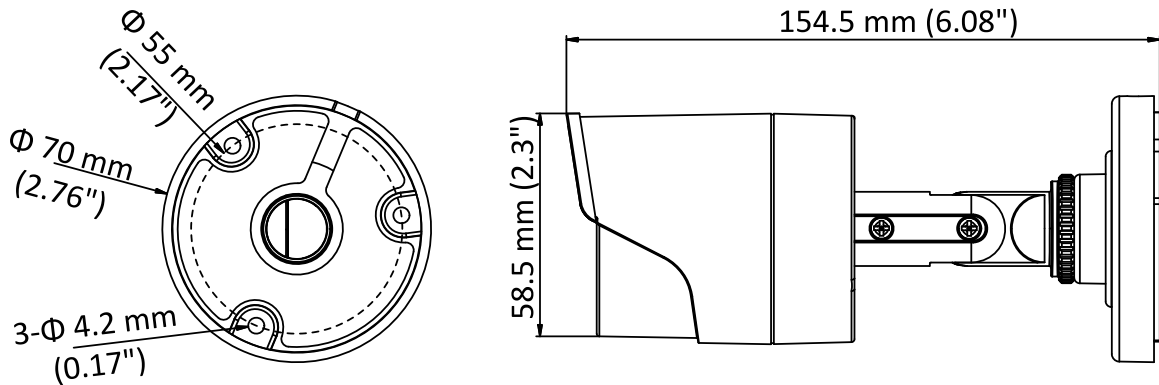

Dimensions

DS-1280ZJ-XS
Junction Box

Distributed by

Headquarters
No.555 Qianmo Road, Binjiang District,
Hangzhou 310051, China
T +86-571-8807-5998
overseasbusiness@hikvision.com

Hikvision Poland
T +48-22-460-01-50
poland@hikvision.com

Hikvision USA
T +1-909-895-0400
sales.usa@hikvision.com

Hikvision India
T +91-22-28469900
sales@pramahikvision.com

Hikvision UK
T +44-1628-9021-4
support.uk@hikvision.com

Hikvision Europe
T +31-23-5542770
saleseuro@hikvision.com

Hikvision Italy
T +39-0438-6902
info.it@hikvision.com

Hikvision Singapore
T +65-6684-4718
sg@hikvision.com

Hikvision Middle East
T +971-4-8816086
salesme@hikvision.com

Hikvision France
T +33(0)1-85-330-444
info.fr@hikvision.com

Hikvision Oceania
T +61-2-8599-4233
salesau@hikvision.com

Hikvision Russia
T +7-495-669-67-99
saleru@hikvision.com

Hikvision Spain
T +34-91-737-16-55
info.es@hikvision.com

Hikvision Hong Kong
T +852-2151-1761